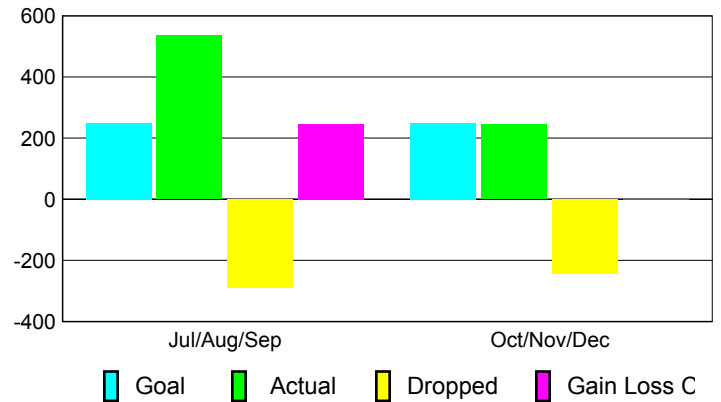

### YTD Status Quo Clubs 2010-2011

Status Quo Clubs Compared to Status Quo Members

## MEMBERSHIP

**Membership Results  
2010-2011**

**Membership  
2009-2010**

Month	Net Memb Goal	Actual New Memb	Actual Dropped Memb	Gain/Loss of Memb	Gain/Loss of Memb
Jul/Aug/Sep	250	536	-290	246	370
Oct/Nov/Dec	250	244	-243	1	122
<b>Totals</b>	<b>500</b>	<b>780</b>	<b>-533</b>	<b>247</b>	<b>492</b>

### Membership Results 2010-2011

Goal, New, Dropped, Gain/Loss