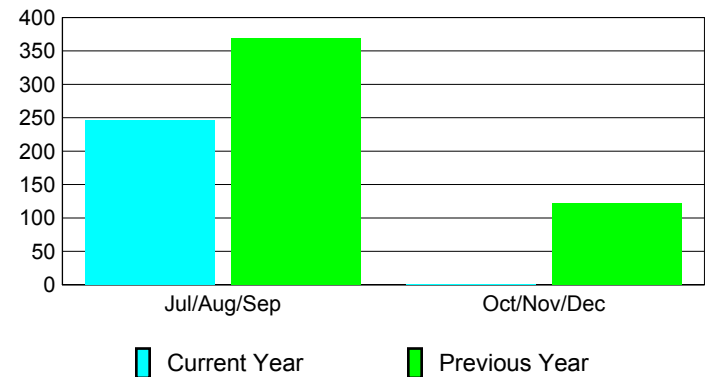

Comparison of Membership Gain/Loss

Current Year Compared to the Previous Year