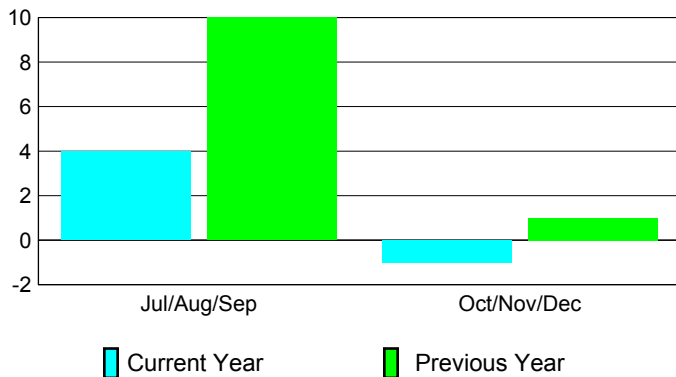

Comparison of Club Gain/Loss

Current Year Compared to the Previous Year