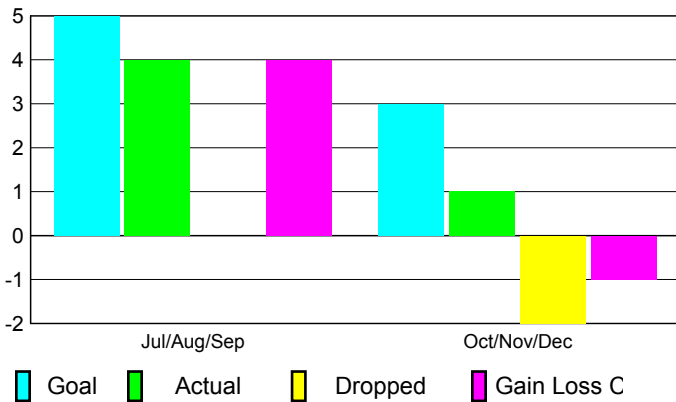

## CLUBS

**Club Results  
2010-2011**

**Clubs  
2009-2010**

Month	New Club Goal	Actual New Clubs	Actual Dropped Clubs	Gain/Loss of Clubs	Gain/Loss of Clubs
Jul/Aug/Sep	5	4	0	4	10
Oct/Nov/Dec	3	1	-2	-1	1
<b>Totals</b>	<b>8</b>	<b>5</b>	<b>-2</b>	<b>3</b>	<b>11</b>

### Club Results 2010-2011

Goal, New, Dropped, Gain/Loss

### Comparison of Club Gain/Loss

Current Year Compared to the Previous Year